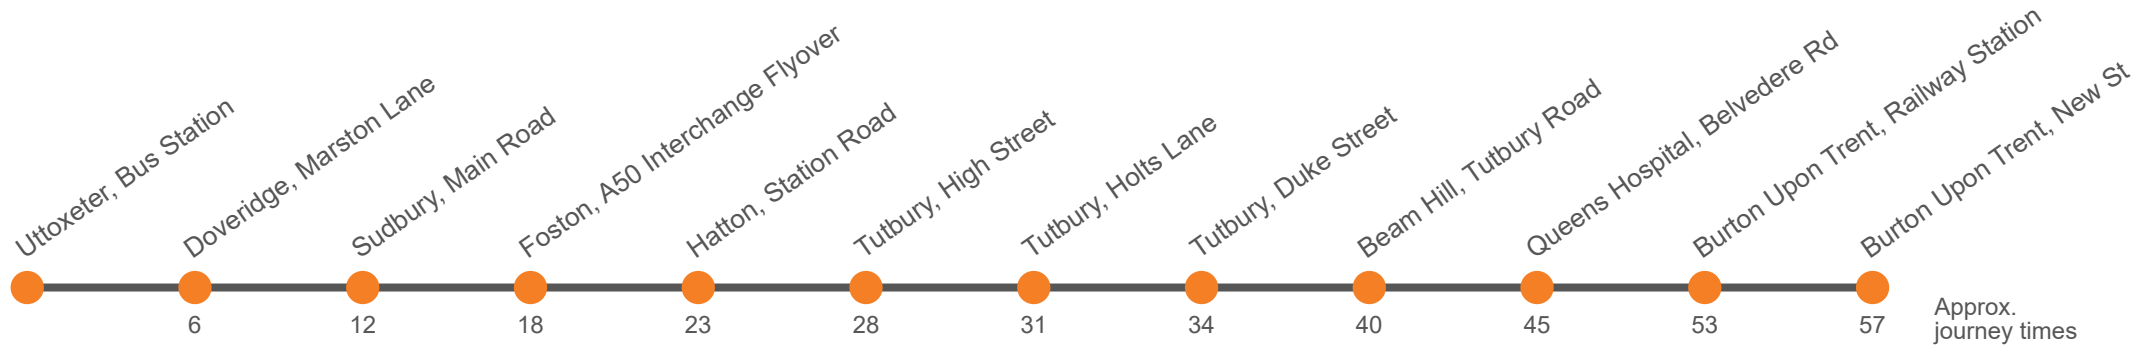

401

Uttoxeter to Burton via Tutbury

Effective from: 22/05/2023

Midland Classic

Monday to Friday

Uttoxeter, Bus Station	0515	0625	...	0725	0835	0935		35		1435	1615	1705	1815
Doveridge, Marston Lane	0521	0631	...	0732	0841	0941		41		1441	1621	1711	1821
Sudbury, Vernon Arms	0527	0637	...	0739	0847	0947		47		1447	1627	1717	1827
Foston, Dove Valley Park	0532	0642	...	0744	0852							1722	1832
Foston Interchange, on A50 Flyover Bridge	0533	0643	...	0745	0853	0953		53		1453	1633	1724	1834
Hatton, The Salt Box	0537	0647	0717	0749	0858	0958	Then at these mins past the hour	58		1458	1638	1729	1838
Tutbury, High Street	0542	0652	0721	0754	0903	1003		03	until	1503	1643	1734	1843
Tutbury, Holts Lane	0545	0655	0724	0757	0906	1006		06		1506	1646	1737	
Tutbury, Duke Street	0548	0658	0726	0802	0909	1009		09		1509	1649	1740	
Beam Hill, Tutbury Road	0554	0704	0732	0810	0915	1015		15		1515	1655	1746	1848
Burton, Queens Hospital	0559	0709	0737	0815	0920	1020		20		1520	1700	1751	1853
Burton, Railway Station	0605	0715	0743	0825	0928	1028		28		1528	1708	1759	1901
Burton, New Street, Stand 9	0608	0718	0747	0830	0933	1033		33		1533	1713	1804	1904