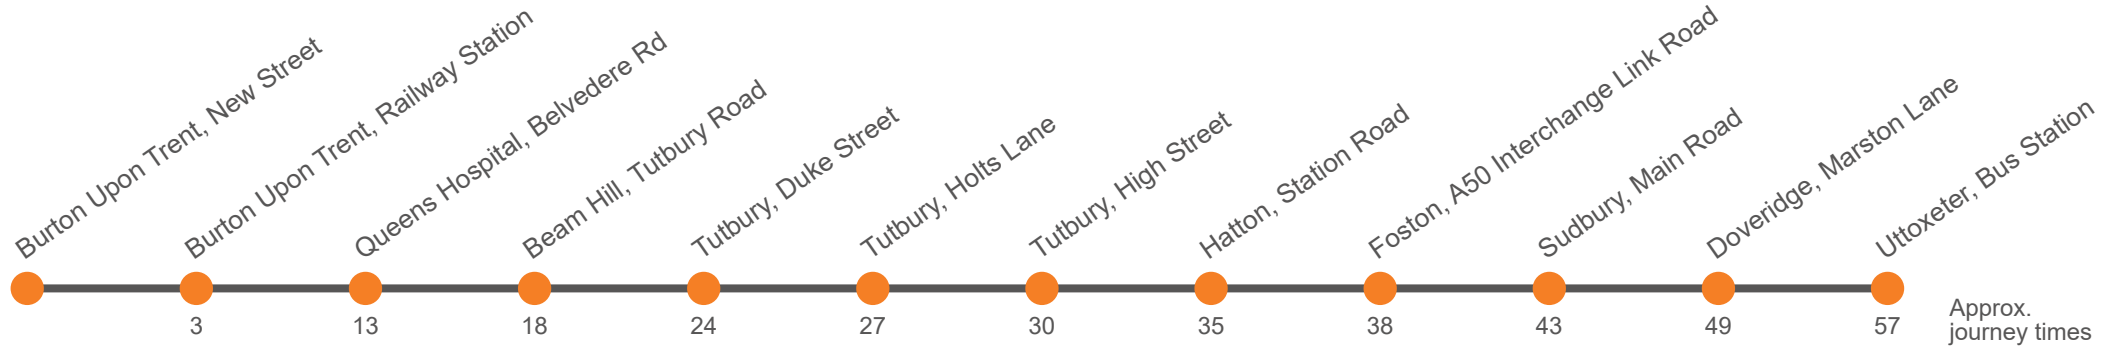

401

Burton to Uttoxeter via Tutbury

Effective from: 22/05/2023

Midland Classic

Monday to Friday

Burton, New Street, Stand 3	0520	0610	0700	...	0835	0940	1040	1140	1240	1340	1440	1555
Burton, Railway Station	0523	0613	0703	...	0838	0943	1043	1143	1243	1343	1443	1558
Burton, Queens Hospital	0531	0621	0711	...	0850	0953	1053	1153	1253	1353	1453	1608
Beam Hill, Tutbury Rd	0535	0625	0715	...	0855	0958	1058	1158	1258	1358	1458	1613
Tutbury, Duke Street	0539	0631		0826	0901	1004	1104	1204	1304	1404	1504	1619
Tutbury, Holts Lane	0540	0634		0829	0904	1007	1107	1207	1307	1407	1507	1622
Tutbury, High Street	0542	0637	0722	0832	0907	1010	1110	1210	1310	1410	1510	1625
Hatton, The Salt Box	0546	0641	0726	0837	0912	1015	1115	1215	1315	1415	...	1630
Foston, Dove Valley Park	0550	0645	0730	0841							...	
Foston, adj Watery Lane on A50 Interchange Link Road	0551	0646	...	0842	0914	1017	1117	1217	1317	1417	...	1632
Sudbury, Vernon Arms	0557	0652	...	0848	0920	1023	1123	1223	1323	1423	...	1638
Doveridge, Marston Lane	0603	0658	...	0854	0926	1029	1129	1229	1329	1429	...	1644
Uttoxeter, Bus Station	0608	0703	...	0902	0935	1037	1137	1237	1337	1437	...	1655