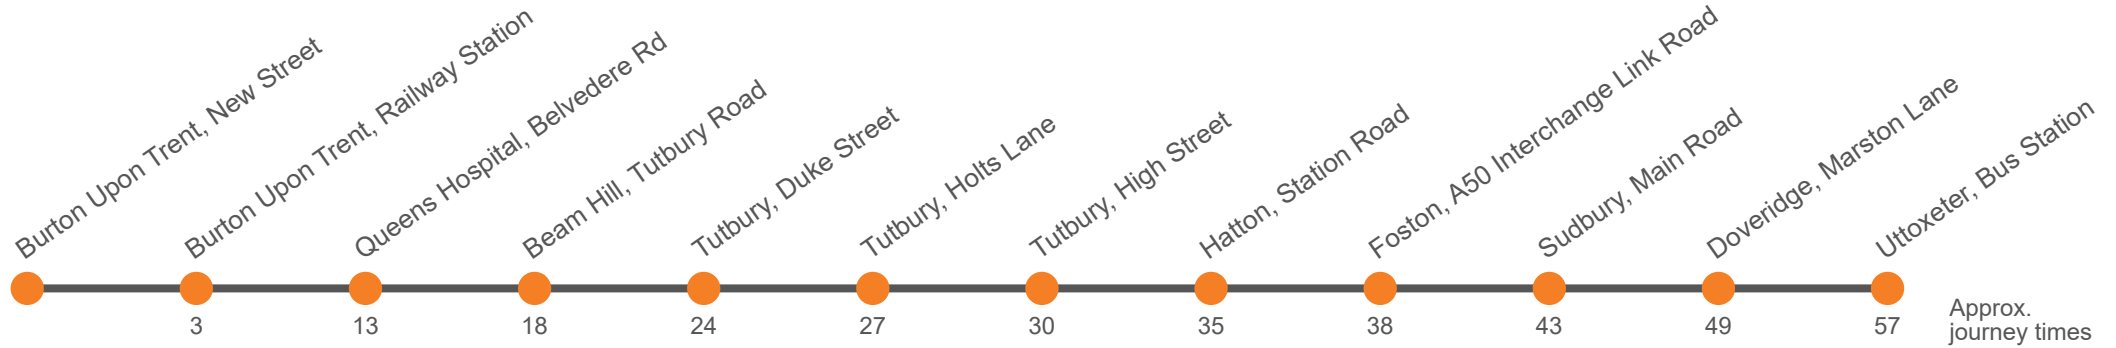

401

Burton to Uttoxeter via Tutbury

Effective from: 22/05/2023

Midland Classic

Saturday

Burton, New Street, Stand 3	0800	0835	0940	1040	1140	1240	1340	1440	1555	1705	1745	1935
Burton, Railway Station	0803	0838	0943	1043	1143	1243	1343	1443	1558	1708	1748	1938
Burton, Queens Hospital	0815	0850	0953	1053	1153	1253	1353	1453	1608	1718	1758	1946
Beam Hill, Tutbury Rd	0820	0855	0958	1058	1158	1258	1358	1458	1613	1723	1803	1950
Tutbury, Duke Street	0826	0901	1004	1104	1204	1304	1404	1504	1619	1729	1809	
Tutbury, Holts Lane	0829	0904	1007	1107	1207	1307	1407	1507	1622	1732	1812	
Tutbury, High Street	0832	0907	1010	1110	1210	1310	1410	1510	1625	1735	1815	1955
Hatton, The Salt Box	0837	0912	1015	1115	1215	1315	1415	...	1630	1740	1820	2000
Foston, adj Watery Lane on A50 Interchange Link Road	0839	0914	1017	1117	1217	1317	1417	...	1632	1742	1822	2002
Sudbury, Vernon Arms	0845	0920	1023	1123	1223	1323	1423	...	1638	1748	1828	2008
Doveridge, Marston Lane	0851	0926	1029	1129	1229	1329	1429	...	1644	1754	1834	2014
Uttoxeter, Bus Station	0900	0935	1037	1137	1237	1337	1437	...	1655	1802	1842	2020