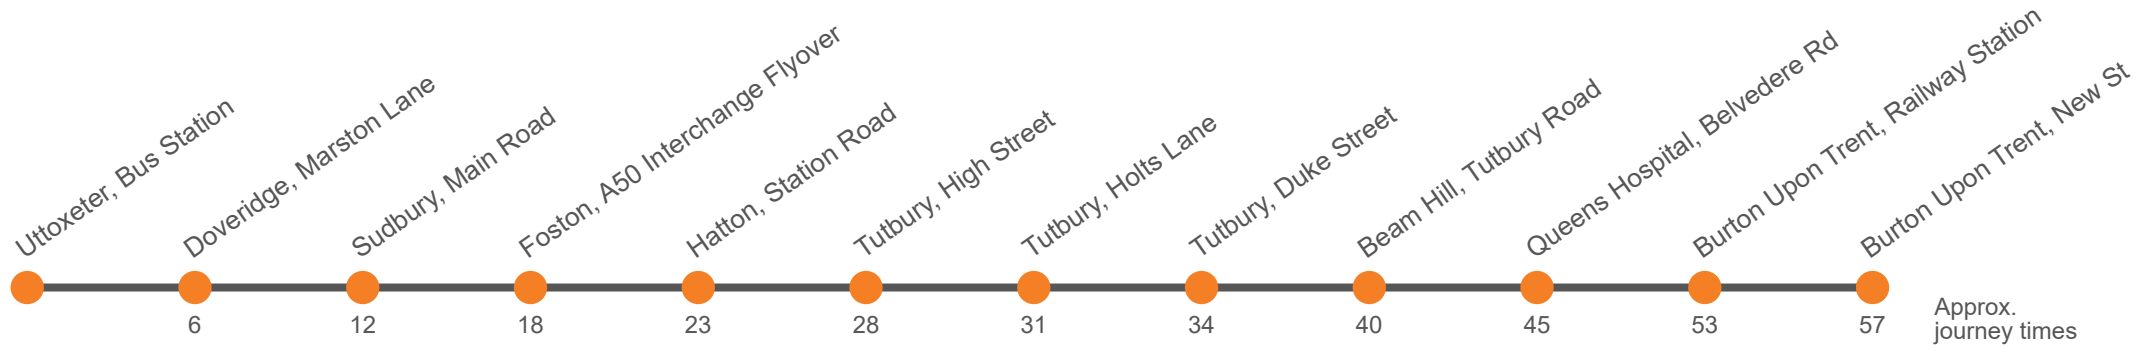

### Monday to Friday (continued)

Uttoxeter, Bus Station	1845	1925	2025	2145
Doveridge, Marston Lane	1851	1931	2031	2151
Sudbury, Vernon Arms	1857	1937	2037	2157
Foston, Dove Valley Park	1902	1942	2042	2202
Foston Interchange, on A50 Flyover Bridge	1904	1944	2044	2203
Hatton, The Salt Box	1908	1948	2048	2207
Tutbury, High Street	1913	1953	2053	2212
Tutbury, Holts Lane				
Tutbury, Duke Street				
Beam Hill, Tutbury Road	1916	1956	2056	2215
Burton, Queens Hospital	1921	2001	2101	2220
Burton, Railway Station	1929	2006	2106	2225
Burton, New Street, Stand 9	1932	2009	2109	2228

### Saturday

Uttoxeter, Bus Station	0835	35	1435	1615	1705	1805	1845	2025
Doveridge, Marston Lane	0841	41	1441	1621	1711	1811	1851	2031
Sudbury, Vernon Arms	0847	47	1447	1627	1717	1816	1856	2036
Foston Interchange, on A50 Flyover Bridge	0853	53	1453	1633	1723	1823	1903	2041
Hatton, The Salt Box	0858	58	1458	1638	1728	1827	1907	2045
Tutbury, High Street	0903	03	1503	1643	1733	1832	1912	2050
Tutbury, Holts Lane	0906	06	1506	1646	1736			
Tutbury, Duke Street	0909	09	1509	1649	1739			
Beam Hill, Tutbury Road	0915	15	1515	1655	1745	1837	1917	2055
Burton, Queens Hospital	0920	20	1520	1700	1750	1842	1922	2100
Burton, Railway Station	0928	28	1528	1708	1758	1850	1930	2105
Burton, New Street, Stand 9	0933	33	1533	1710	1803	1853	1933	2108