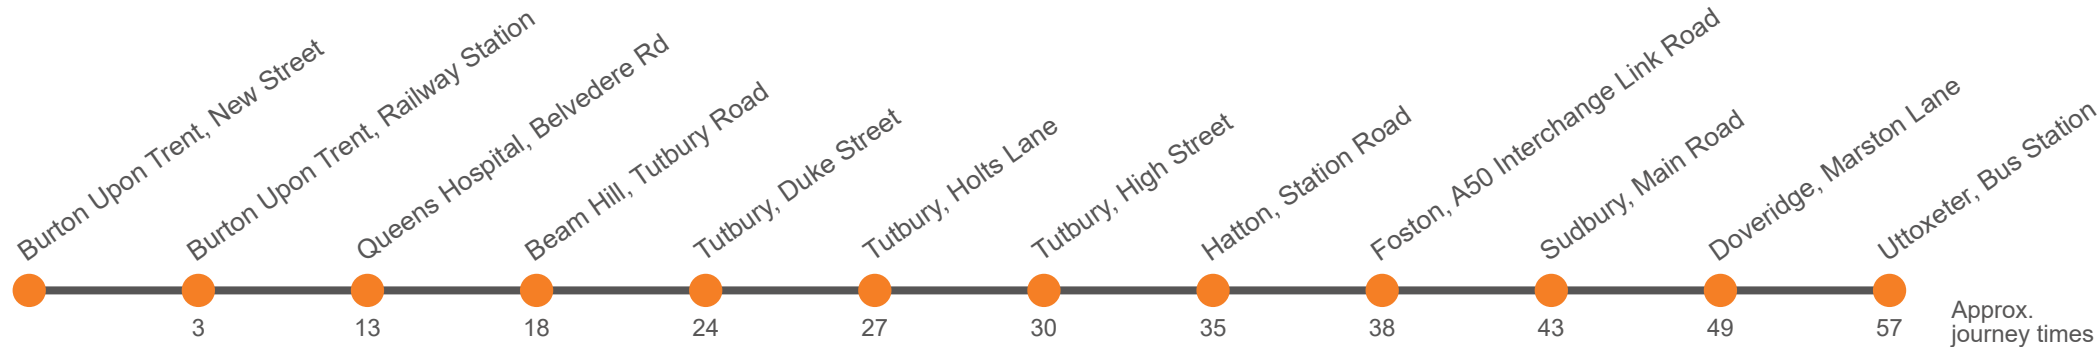

401

Burton to Uttoxeter via Tutbury

Effective from: 22/05/2023

Midland Classic

Monday to Friday (continued)

Burton, New Street, Stand 3	1715	1745	1835	1935	2025	2125
Burton, Railway Station	1718	1748	1838	1938	2028	2128
Burton, Queens Hospital	1728	1758	1846	1946	2038	2138
Beam Hill, Tutbury Rd	1733	1803	1850	1950	2043	2143
Tutbury, Duke Street	1739	1809				
Tutbury, Holts Lane	1742	1812				
Tutbury, High Street	1745	1815	1855	1955	2048	2148
Hatton, The Salt Box	1750	1820	1900	2000	2053	2153
Foston, Dove Valley Park	1754	1824	1904	2004	2057	2157
Foston, adj Watery Lane on A50 Interchange Link Road	1755	1825	1905	2005	2058	2158
Sudbury, Vernon Arms	1801	1832	1912	2012	2105	2205
Doveridge, Marston Lane	1807	1838	1917	2017	2111	2211
Uttoxeter, Bus Station	1815	1846	1923	2023	2119	2219